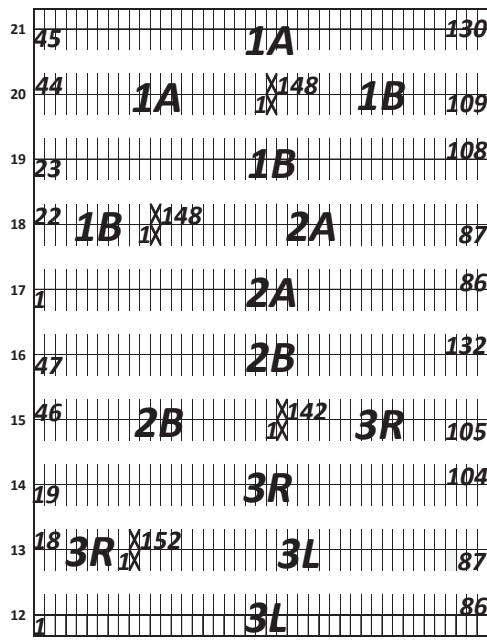

WEDNESDAY

TEST TRACK